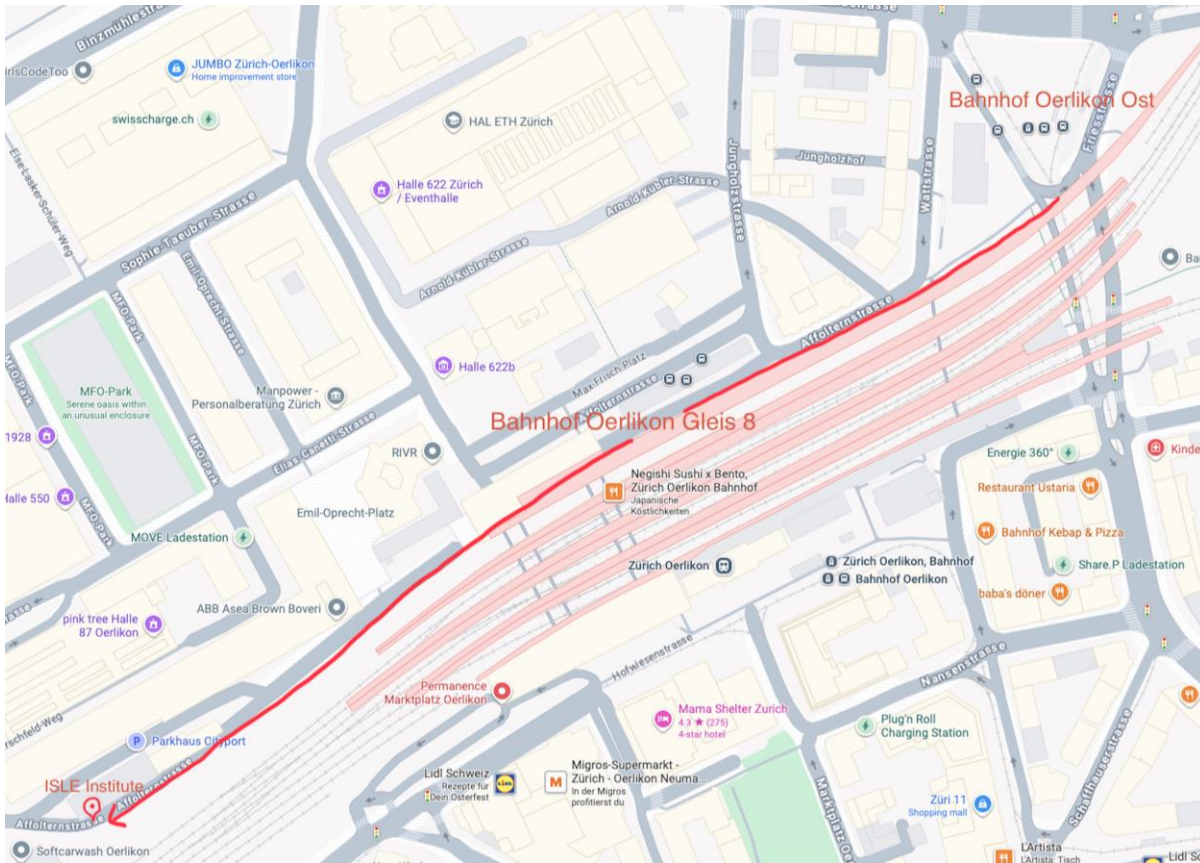

# How to find the ISLE Institute

**Starting from Oerlikon  
Bahnhof Ost:**  
Cross the zebra crossing

Use the left lane (uphill)

Continue straight along  
platform 8

Continue walking straight

Walk past the stairs and  
continue straight along  
platform 8  
**(Starting point Bahnhof  
Oerlikon)**

Continue walking straight

# How to find the ISLE Institute

Continue walking straight past the ABB building

Walk along building past entrance to ABB company

Do **not** use EINGANG OST to UZH building, continue walking

Walk along building to next entrance