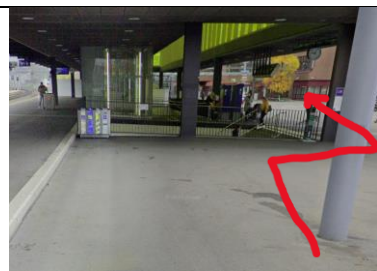

# How to find the ISLE Institute

**Starting from Oerlikon  
Bahnhof Ost:**  
Cross the zebra crossing

Use the left lane (uphill)

Continue straight along  
platform 8

Continue walking straight

Walk past the stairs and  
continue straight along  
platform 8  
**(Starting point Bahnhof  
Oerlikon)**

# How to find the ISLE Institute

Continue walking straight past the ABB building

Walk along building past entrance to ABB company

Do **not** use EINGANG OST to UZH building, continue walking

Walk along building to next entrance