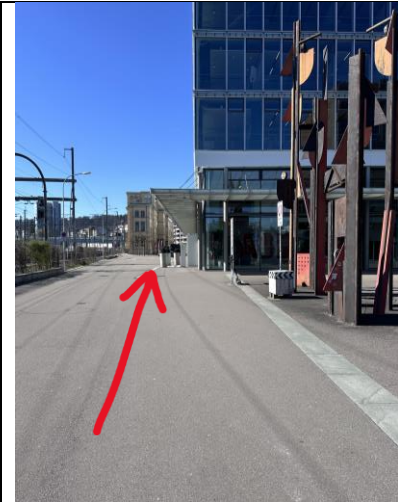

# How to find the ISLE Institute

**Starting from Oerlikon  
Bahnhof Ost:**  
Cross the zebra crossing

Use the left lane (uphill)

Continue straight along  
platform 8

Continue walking straight

Walk past the stairs and  
continue straight along  
platform 8  
**(Starting point Bahnhof  
Oerlikon)**

Continue walking straight

# How to find the ISLE Institute

Continue walking straight past the ABB building

Walk along building past entrance to ABB company

Do **not** use EINGANG OST to UZH building, continue walking

Walk along building to next entrance