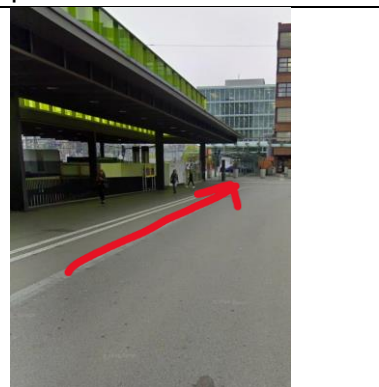

# How to find the ISLE Institute

**Starting from Oerlikon  
Bahnhof Ost:**  
Cross the zebra crossing

Use the left lane (uphill)

Continue straight along  
platform 8

Continue walking straight

Walk past the stairs and  
continue straight along  
platform 8  
**(Starting point Bahnhof  
Oerlikon)**

Continue walking straight

# How to find the ISLE Institute

Continue walking straight past the ABB building

Walk along building past entrance to ABB company

Do **not** use EINGANG OST to UZH building, continue walking

Walk along building to next entrance