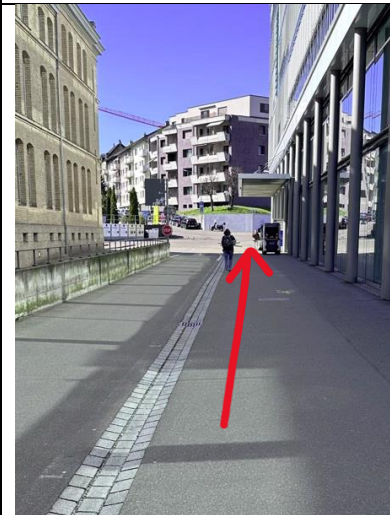

# How to find the ISLE Institute

**Starting from Oerlikon  
Bahnhof Ost:**  
Cross the zebra crossing

Use the left lane (uphill)

Continue straight along  
platform 8

Continue walking straight

Walk past the stairs and  
continue straight along  
platform 8  
**(Starting point Bahnhof  
Oerlikon)**

Continue walking straight

# How to find the ISLE Institute

Continue walking straight past the ABB building

Walk along building past entrance to ABB company

Do **not** use EINGANG OST to UZH building, continue walking

Walk along building to next entrance

At EINGANG WEST, use left door (blue UZH marker)

We are on the 5th floor